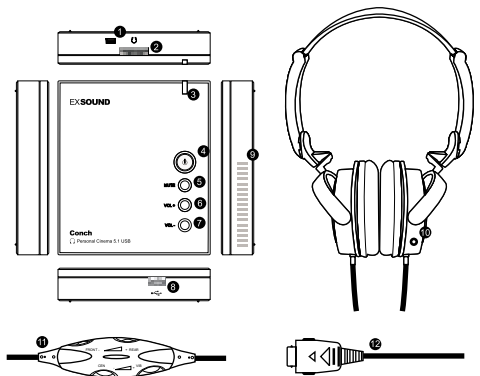

EXSOUND™ Conch™ Hardware Instruction:

1. Strap hole
2. Headset connector
3. Signal LED
4. Power switch button
5. Mute/Return switch button
6. Volume up button
7. Volume down button
8. USB connector
9. Blow hole
10. Microphone input connector
11. Volume controller for each channel of 5.1 (Front, Rear, Center, Subwoofer/Vibration)
12. Headset connector