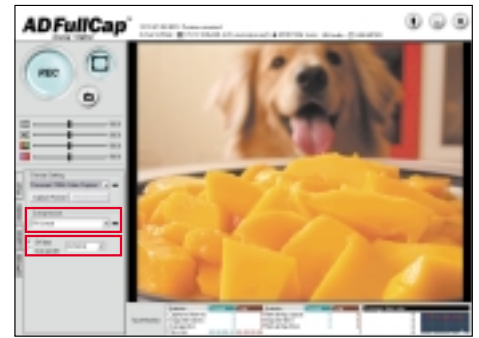

AD FullCap Application Version 5*

Real Time from Analog to DV format

With this application and an embedded, superior quality high speed DV-CODEC, co-processing with ADVE-9021 platform, users can directly capture analog video in full D1 size and convert into DV format in real-time. This captured DV format file seamless works with other 3rd party applications, both for professional ones like Adobe® Premiere® Pro, Ulead® Media Studio™ 7, TMPEG applications or home users level like Ulead® VideoStudio™ 8, InterVideo WinDVD Creator...etc. for further editing and encoding purpose.

Real Time White-Balance adjustment while capturing

Most of home video users are not professional for color, brilliance setting while shooting. With this unique function, home video users can real-time adjust brilliance, contrast, saturation and hue to their favor ones while capturing, as input for editing and encoding tasks to come out excellent quality for home VCD/SVCD/DVD titles.

* For performance & quality consideration, this application supports for Win2000/XP, not for 98/98SE/ME